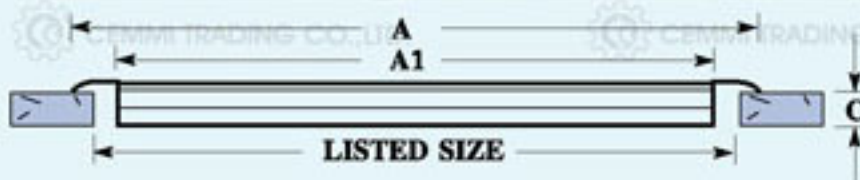

LISTED	SIZE	A1	A	B1	B	C
4	10	9 5/8	11 3/4	3 5/8	5 3/4	1 7/16

A = LISTED SIZE + 1 3/4"

B = LISTED SIZE 1 3/4"

C = SAME FOR ALL SIZE

A1 = LISTED SIZE - 3/8"

B1 = LISTED SIZE 3/8"

SIZE AVAILABLE FROM 4" X 6" UP TO 48" X 48" WITH 2" INCREMENT ON BOTH SIZES

ANODIZED EXTRUDED ALUMINIUM AIR DIFFUSER

SINGLE DEFLECTION AIR GRILLE (HORIZONTAL)

หัวจ่ายลมใบปรับได้ชนิดใบเรียงแนวนอน

MODEL : ASG-H

- FOR USING AS SUPPLY AIR GRILLE ON THE SIDE WALL
- BLADES ARE ADJUSTABLE